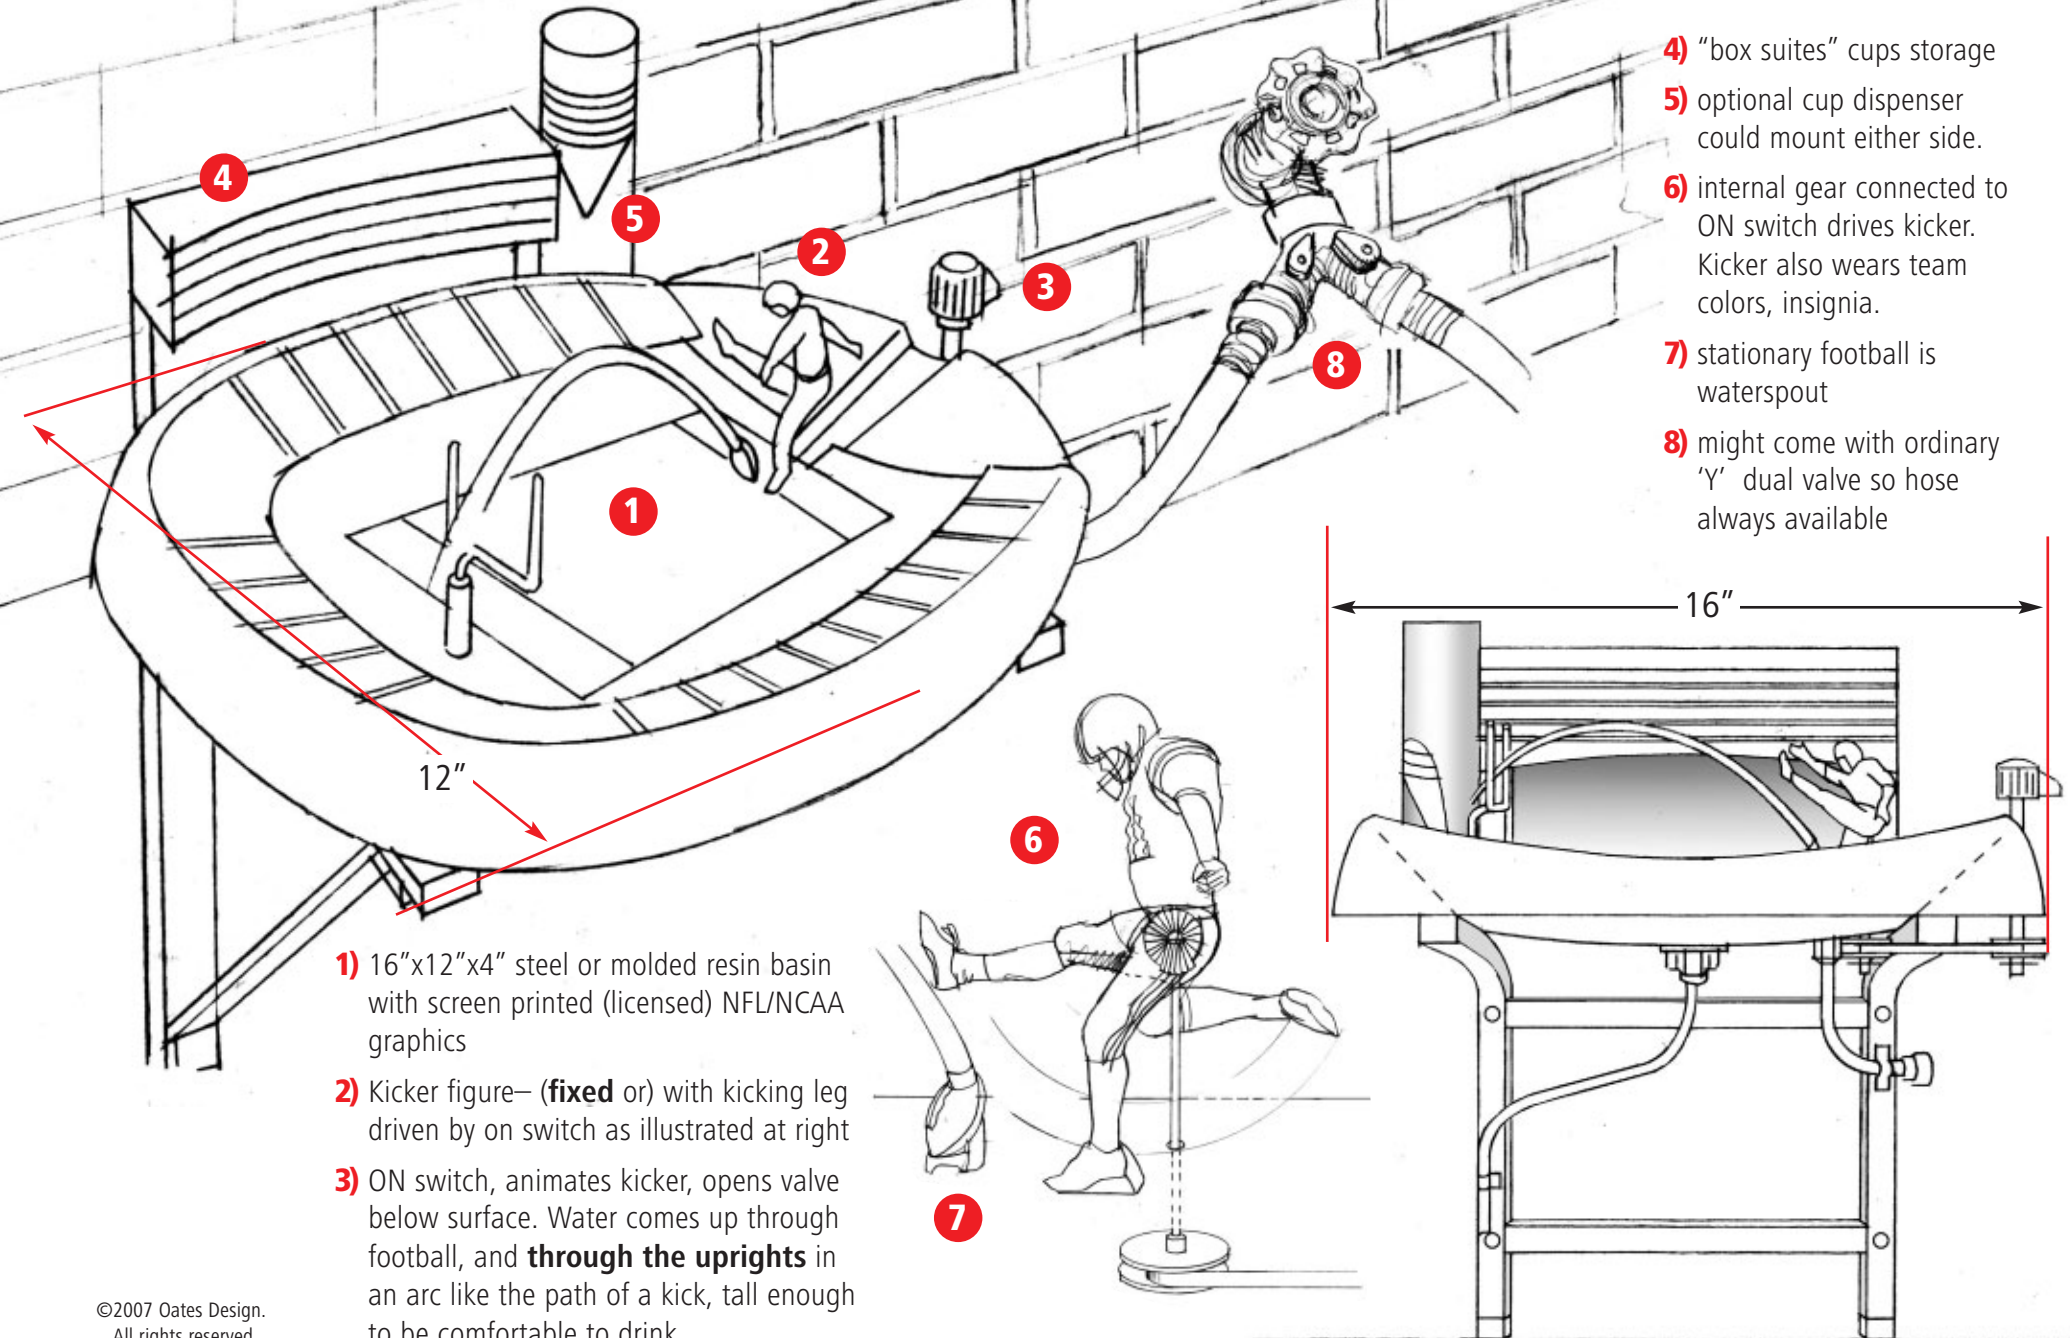

# KickOff *Water fountain with animated kicker*

- 4) "box suites" cups storage
- 5) optional cup dispenser could mount either side.
- 6) internal gear connected to ON switch drives kicker. Kicker also wears team colors, insignia.
- 7) stationary football is waterspout
- 8) might come with ordinary 'Y' dual valve so hose always available

- 1) 16"x12"x4" steel or molded resin basin with screen printed (licensed) NFL/NCAA graphics
- 2) Kicker figure— (fixed or) with kicking leg driven by on switch as illustrated at right
- 3) ON switch, animates kicker, opens valve below surface. Water comes up through football, and **through the uprights** in an arc like the path of a kick, tall enough to be comfortable to drink.